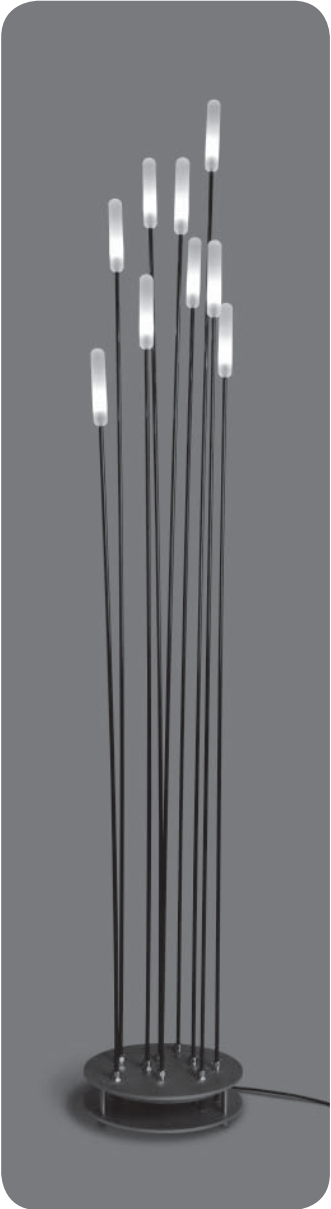

Lichtschilf

The light art object Lichtschilf is setting a decorative lighting accent into effect for exterior and interior spaces. The cattails shape are related to nature and illuminated with white shining LEDs to provide a pleasant atmosphere. Lichtschilf consists of nine randomly arranged glowing cattails. The rods' height varies between 1200 and 1940 millimeters. Modern, high-performance LEDs ensure low power consumption. Lichtschilf can be customised individually and is available in a range of dimensions and light colours.

Perhaps Lichtschilf enriches your garden in future.

Custom luminaire 3 m - Residential complex Manchester