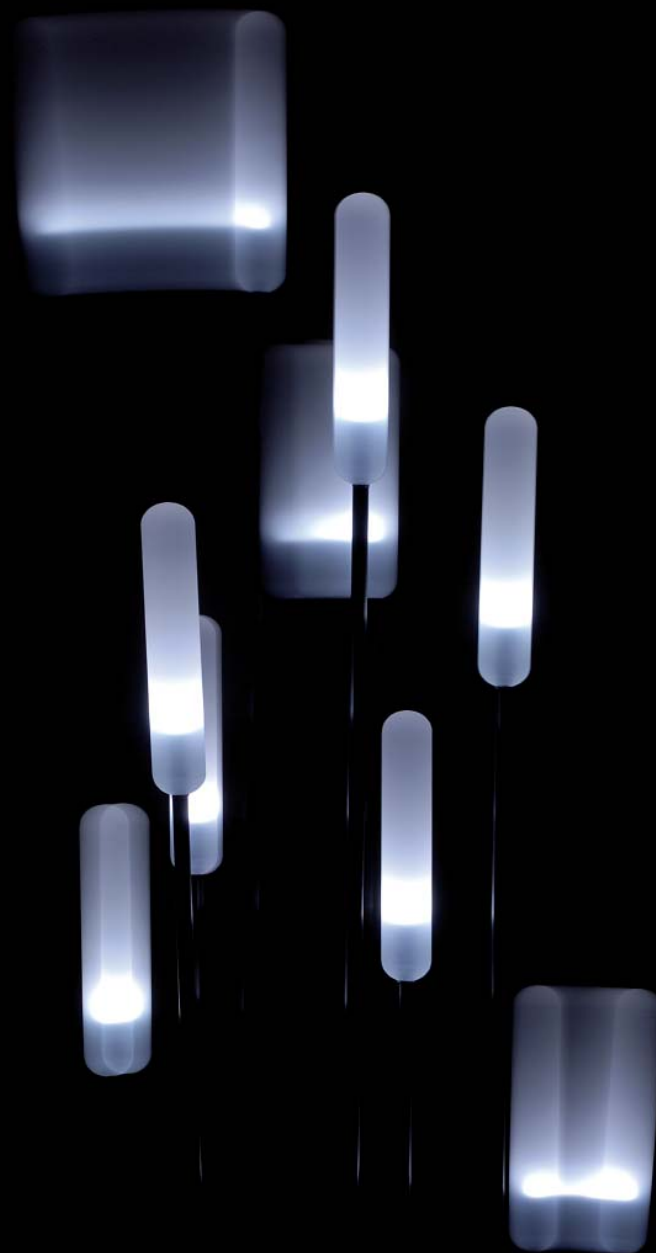

Lichtschilf

Lichtschilf

The light art object Lichtschilf is setting a decorative lighting accent into effect for exterior and interior spaces. The cattails shape are related to nature and illuminated with white shining LEDs to provide a pleasant atmosphere. Lichtschilf consists of nine randomly arranged glowing cattails. The rods' height varies between 1200 and 1940 millimeters. Modern, high-performance LEDs ensure low power consumption. Lichtschilf can be customised individually and is available in a range of dimensions and light colours.