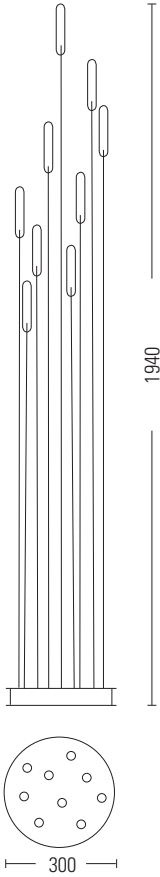

Lichtschilf

The light art object Lichtschilf is setting a decorative lighting accent into effect for exterior and interior spaces. The cattails shape are related to nature and illuminated with white shining LEDs to provide a pleasant atmosphere. Lichtschilf consists of nine randomly arranged glowing cattails. The rods' height varies between 1200 and 1940 millimeters. Modern, high-performance LEDs ensure low power consumption. Lichtschilf can be customised individually and is available in a range of dimensions and light colours.

Perhaps Lichtschilf enriches your garden in future.

Custom luminaire 3 m - Residential complex Manchester