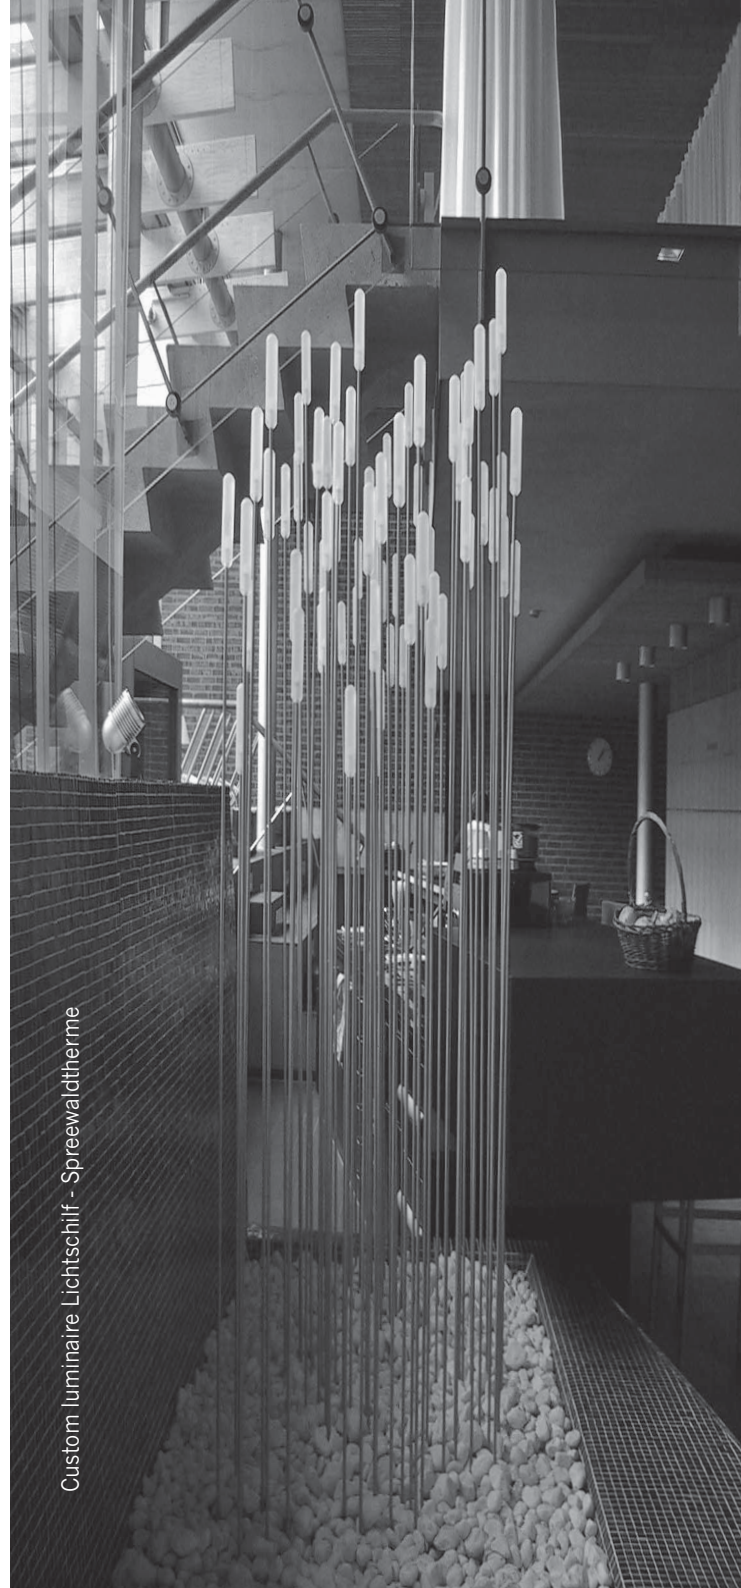

Custom luminaire Lichtschilf - Spreewaldtherme